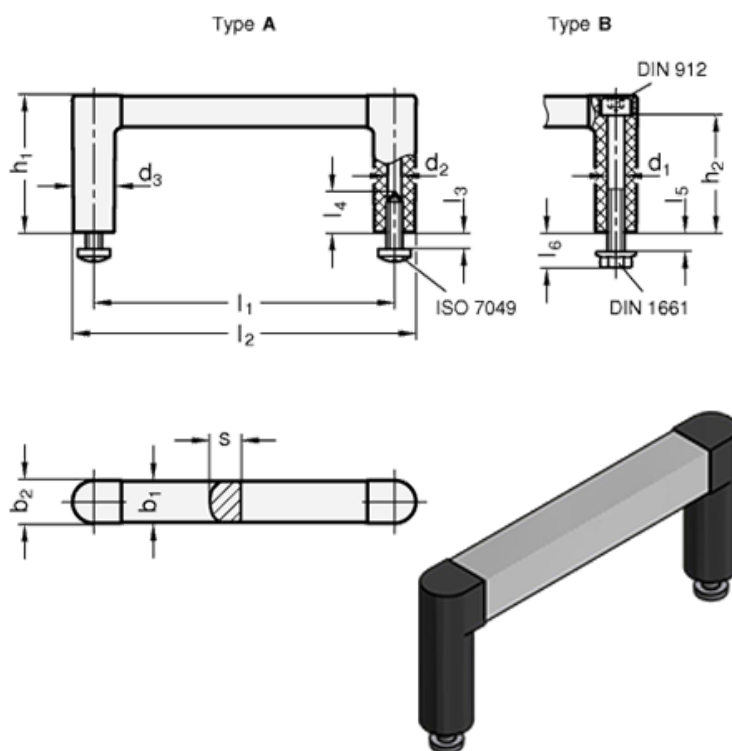

Article number: 204231255AELG

Description: E+G Handle GN 423-12-55-A-ELG
- ELG natural / grey, matte finish

Measures

b1 = 12	l2	= 67.5
b2 = 12.5	l3 Max.	= 5
d1 = -	l4 Min.	= 14
d2 = 4.3	l5 Max.	= 5
d3 = 12.5	l6	= 10.5
h1 = 40	s	= 9
h2 = 34.5	Weight (g)	= 27
l1 = 55		